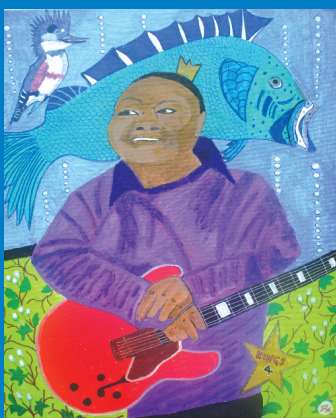

# BIG CITY BLUES FALL/WINTER ART SALE!

*Joni Mitchell - print only*

*Dr. John*

*Kingfish*

*Samantha Fish*

*John Lee Hooker - print only*

*John Lennon - print only*

*SRV - print only*

*Happy to Have the Blues*